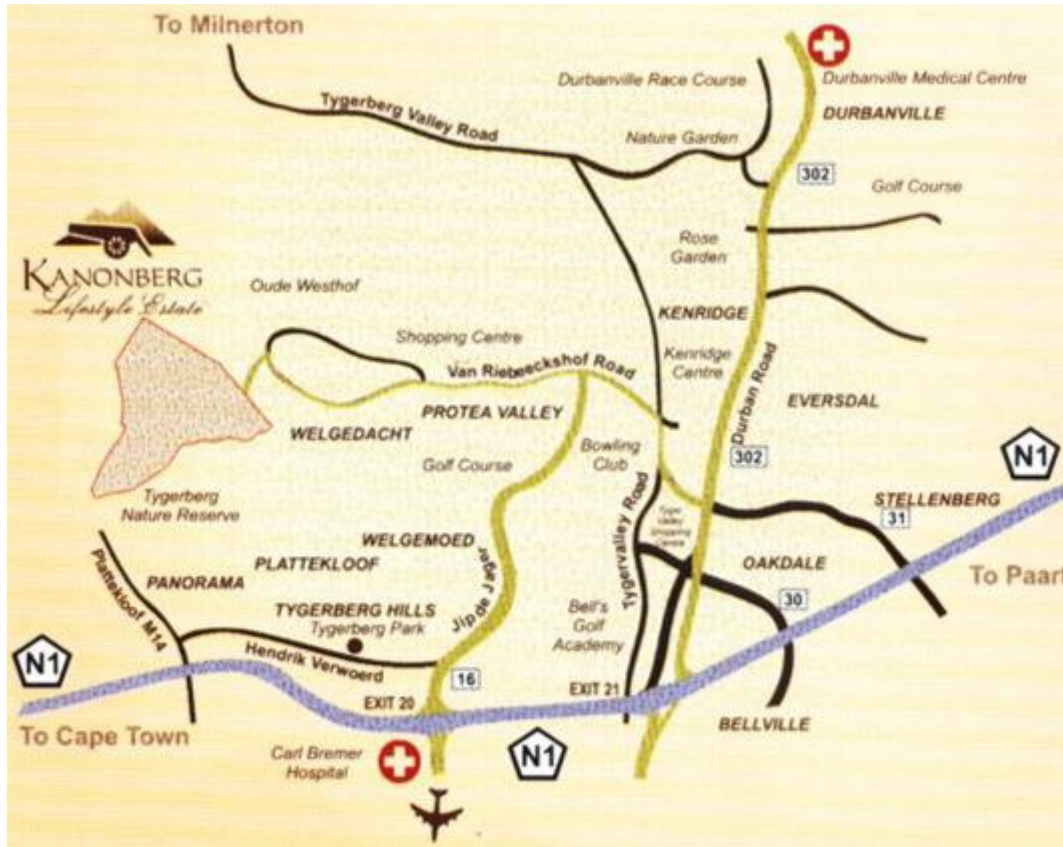

Symphonia

20 Magasyn Avenue, Kanonberg Lifestyle Estate, Bellville, 7530

Office: 021 913 3507

Directions:

Driving north from Cape Town on the N1, take the Jip de Jager off ramp to the left.

When coming from Durbanville/Bellville on the N1, take the Jip de Jager off ramp to the left. Turn left at the traffic light into Jip de Jager.

Follow Jip de Jager through Welgemoed until it intersects with Van Riebeeckshof Road (at the bottom of the hill). At this set of traffic lights, turn left into Van Riebeeckshof Road.

Go past the entrance to Welgedacht.

Just after Oude Westhof Village Square, turn left into Pontac Road.

Go up the hill. Enter into a traffic circle and take the first exit to the left (Riesling Road).

Follow this road until you reach the end of the road and the entrance to Kanonberg Lifestyle Estate.

Sign in at security (Van Rhyn's residence). Drive up the hill and turn right at the T-junction (by the cannon).

Follow Kanonnier Cresc, go over the first circle and turn right at the second circle into Magasyn Avenue.

Go past the dam on your left.

Drive up the hill. Our office is on the right hand side, just where the road is turning to the left. It is a blue-grey building (20 Magasyn Avenue).